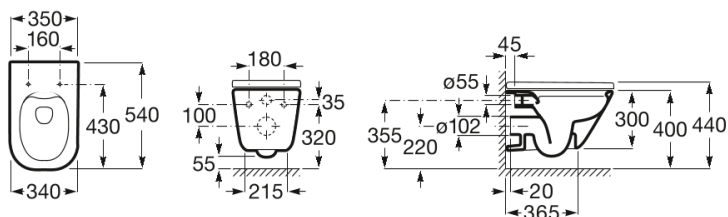

THE GAP

Vitreous china wall-hung WC

DIMENSIONS

Length 350 mm
 Width 540 mm
 Height 400 mm

COLOURS AND FINISHES

 00 White

TECHNICAL DRAWINGS

FEATURES

- Flushing system: Washdown
- Installation type: Wall-hung
- Outlet type: Horizontal
- Rim type: Rimless
- Shape: Square

COMPATIBLE WITH

Square - Soft-closing
Supralit® WC seat and
cover

801472..B

SQUARE - Slim soft-closing
seat and cover for toilet

801472..3

Square - Supralit® WC seat
and cover

801470..B

M4 Square - Smart seat
with washing and drying
functions

804054021

Duplo WC One Smart -
Built-in structure with
compact dual flush cistern
and flexible inlet pipe for
smart toilets. Ø 90 / Ø 110
elbow

890070120

Duplo WC One - Built-in
structure with dual flush
cistern for wall-hung WC.
Ø 90 / Ø 110 elbow

890070020

The Gap

Antonio Bullo designed this collection to be both compact and functional. Its wide range allows for optimal use of any bathroom space. The modern and stylish lines make it an intelligent choice.